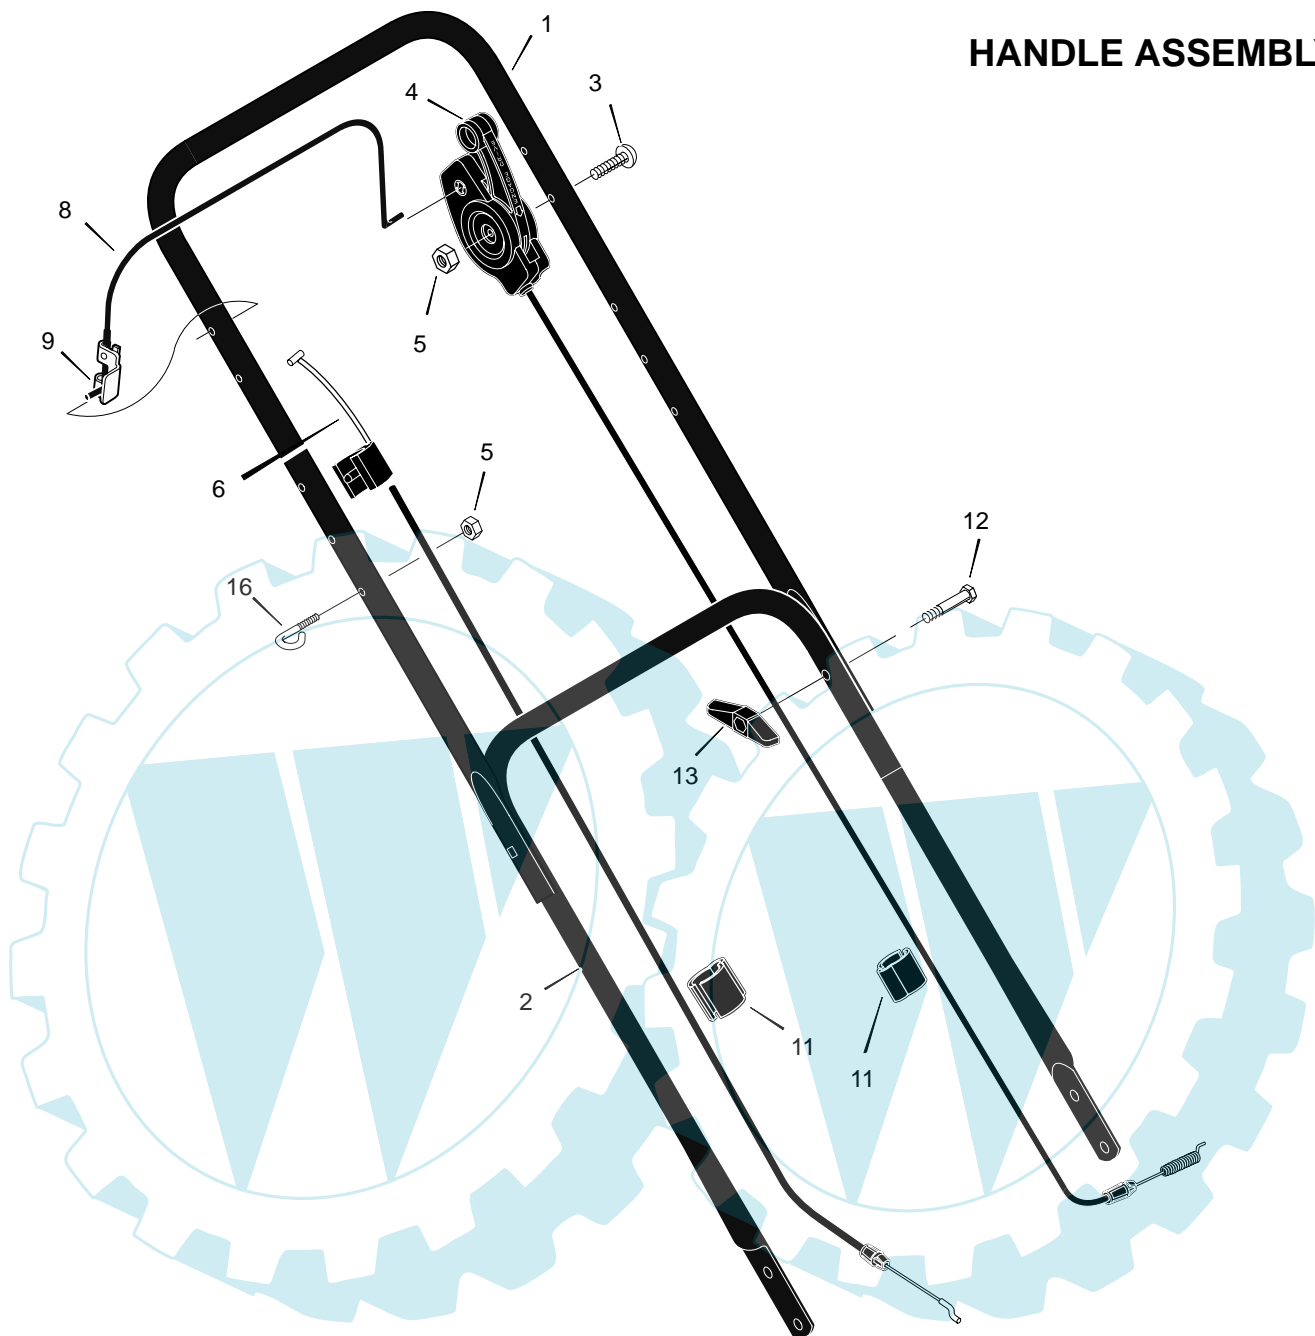

## HOUSING ASSEMBLY

## 22605x50G HOUSING ASSEMBLY

1	Engine *	————	38	Spring	166x45
2	Housing	776023	39	Spacer	071789
3	Height Adjuster, Left Rear	672641	40	Arm, Pivot	1101121 Z
4	Knob	071495	41	Spacer	071788
5	Wheel and Tire, Rear	071132	42	Pulley, Idler	071779
6	Locknut, Flange	015x84	43	Bolt, Shoulder	009x50
7	Bolt, Carriage	002x81	44	Belt, Briggs	37x100
9	Bolt, Engine	025x11	45	Washer	17x186
10	Nut	015x68	46	Ring, Retainer	011x16
11	Height Adjuster, Left Front	672643	47	Gear, Pinion	071792
12	Washer, Belleville	17x137	48	Pulley	071791
13	Washer	17x124	49	Pin, Drive	043629
14	Bolt, Hex	01x153	50	Pin, Hair	0031x9
15	Blade	1101120E701	51	Axle	672508
16	Adapter, Blade	672503	52	Washer	17x169
17	Height, Adjuster, Right Frt.	672642	53	Cover, Dust	071780
18	Height, Adjuster, Right Rr.	672640	54	Bolt	001x85
19	Guard, Rear	672738	55	Hub Cap	672122
20	Screw	26x245	56	Plate, Mulch	672422 Z
21	Deflector, Chute	672421	57	Bracket, Left Handle	1101303E245
22	Push-On Cap	028x42	58	Bracket, Right Handle	1101302E245
23	Pin, Pivot	215x11 Z	59	Screw	26x289
24	Spring	0166x5	64	Screw	26x245
25	Baffle	672744E701	65	Shield, Debris	1101026E701
26	Wheel and Tire, Drive	071133	68	Bolt, Carriage	002x86
27	Pulley	071434	69	Bolt	001x81
28	Pin, Spring	032x64	—	Book, Instruction	F-030449L
29	Base, Engine	672671			
30	Cover, Belt (Black)	1101025			
31	Screw	26x279			
32	Bracket, Idler Support	1101240 Z			
33	Washer	17x203			
34	Screw	26x217			
35	Idler, Backside	071778			
36	Locknut	015x43			
37	Bearing	071793			

## HANDLE ASSEMBLY

1	Handle, Upper (Black)	1101556E724	9	Bracket, Stop Lever	1101454
2	Handle, Lower (Black)	071137E724	11	Fastener, Cable	1101353
3	Bolt	025x14	12	Bolt	002x77
4	Control, Drive	672877	13	Knob	071294
5	Locknut	15x116	16	Guide, Rope	071530
6	Cable, Stop	1101182			
8	Lever, Stop	672879E701			