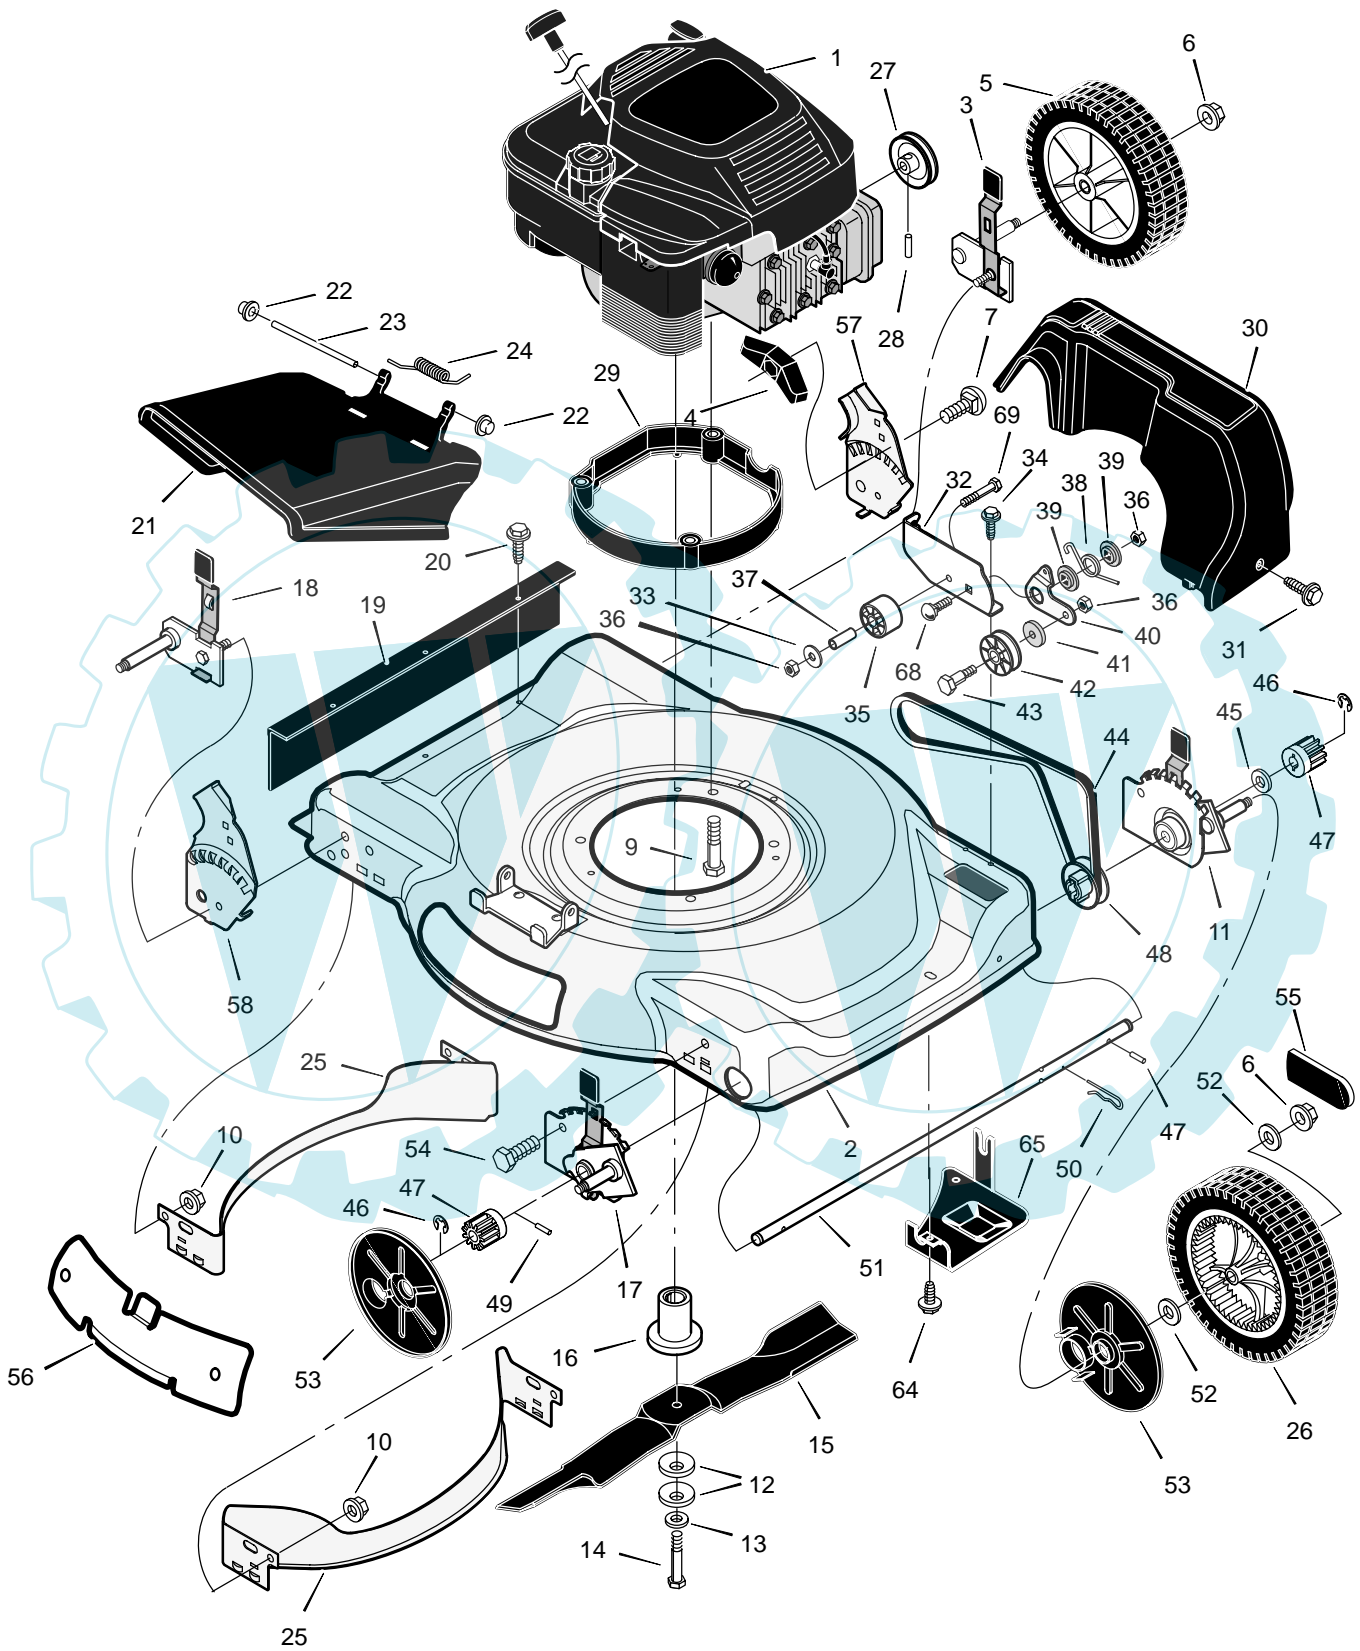

# 22605x50G

## HOUSING ASSEMBLY

## 22605x50G HOUSING ASSEMBLY

1	Engine *	————	38	Spring	166x45
2	Housing	776023	39	Spacer	071789
3	Height Adjuster, Left Rear	672641	40	Arm, Pivot	1101121 Z
4	Knob	071495	41	Spacer	071788
5	Wheel and Tire, Rear	071132	42	Pulley, Idler	071779
6	Locknut, Flange	015x84	43	Bolt, Shoulder	009x50
7	Bolt, Carriage	002x81	44	Belt, Briggs	37x100
9	Bolt, Engine	025x11	45	Washer	17x186
10	Nut	015x68	46	Ring, Retainer	011x16
11	Height Adjuster, Left Front	672643	47	Gear, Pinion	071792
12	Washer, Belleville	17x137	48	Pulley	071791
13	Washer	17x124	49	Pin, Drive	043629
14	Bolt, Hex	01x153	50	Pin, Hair	0031x9
15	Blade	1101120E701	51	Axle	672508
16	Adapter, Blade	672503	52	Washer	17x169
17	Height, Adjuster, Right Frt.	672642	53	Cover, Dust	071780
18	Height, Adjuster, Right Rr.	672640	54	Bolt	001x85
19	Guard, Rear	672738	55	Hub Cap	672122
20	Screw	26x245	56	Plate, Mulch	672422 Z
21	Deflector, Chute	672421	57	Bracket, Left Handle	1101303E245
22	Push-On Cap	028x42	58	Bracket, Right Handle	1101302E245
23	Pin, Pivot	215x11 Z	59	Screw	26x289
24	Spring	0166x5	64	Screw	26x245
25	Baffle	672744E701	65	Shield, Debris	1101026E701
26	Wheel and Tire, Drive	071133	68	Bolt, Carriage	002x86
27	Pulley	071434	69	Bolt	001x81
28	Pin, Spring	032x64	—	Book, Instruction	F-030449L
29	Base, Engine	672671			
30	Cover, Belt (Black)	1101025			
31	Screw	26x279			
32	Bracket, Idler Support	1101240 Z			
33	Washer	17x203			
34	Screw	26x217			
35	Idler, Backside	071778			
36	Locknut	015x43			
37	Bearing	071793			

## HANDLE ASSEMBLY

1	Handle, Upper (Black)	1101556E724	9	Bracket, Stop Lever	1101454
2	Handle, Lower (Black)	071137E724	11	Fastener, Cable	1101353
3	Bolt	025x14	12	Bolt	002x77
4	Control, Drive	672877	13	Knob	071294
5	Locknut	15x116	16	Guide, Rope	071530
6	Cable, Stop	1101182			
8	Lever, Stop	672879E701			